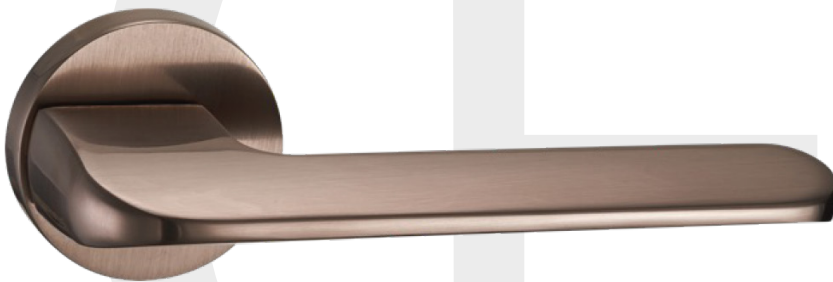

FORTESSATM

PRESTIGE SELECTION

Uncompromising Luxury,
combined with enviable performance

≡ DRACO

DRA-SBL (Satin Black)

≡ HORIZON

HOR-SBR Satin Bronze

≡ SERENITY

SER-SBL (Satin Black)

Image shown
 **HORIZON**
HOR-SBR Satin Bronze

≡ TARANIS

TAR-SGMG (Gun Metal Grey)

≡ VULCAN

VUL-GMG (Gun Metal Grey)

Our new monotone Gun Metal
finish brings an effortless
elegance to interior door wear