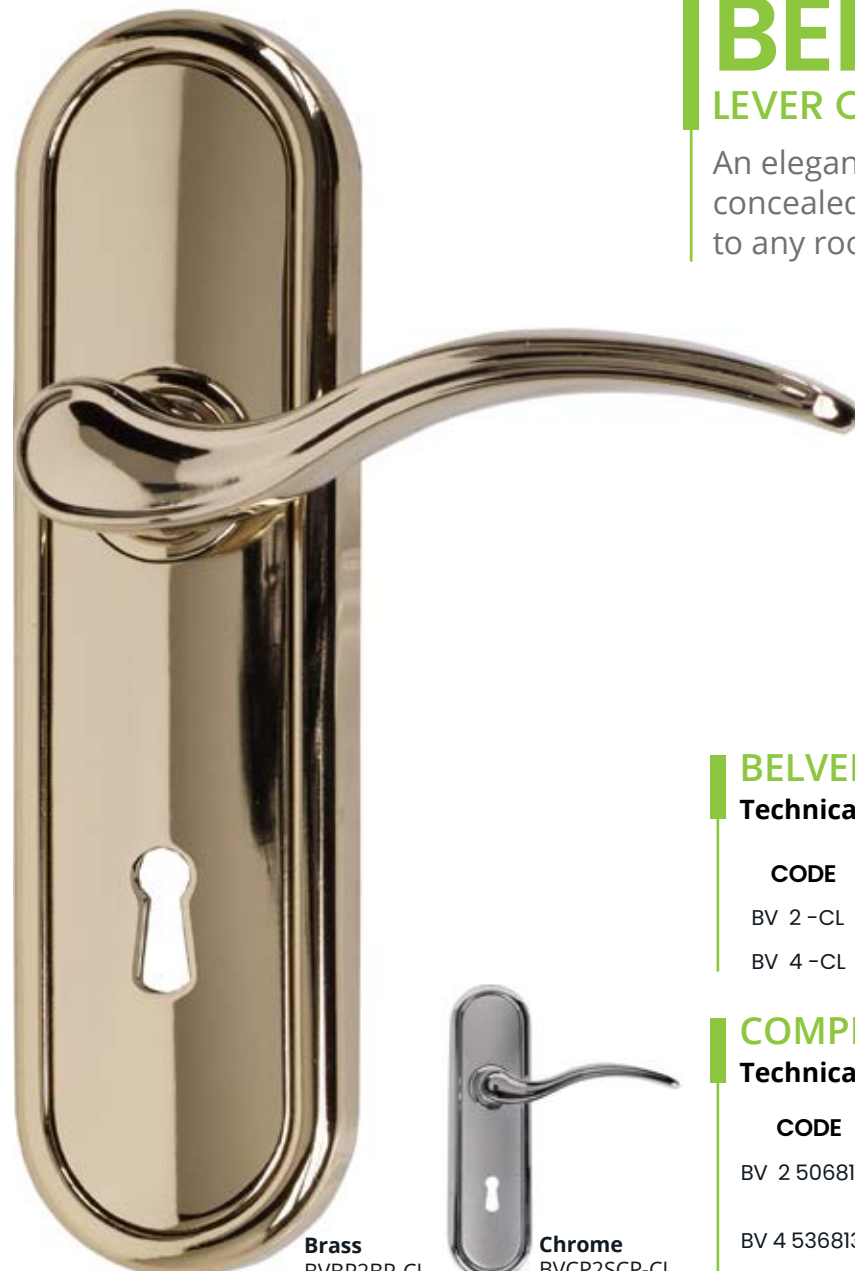

Chrome
SH260CP-CL

SHERBORNE

LEVER ON PLATE

An extremely popular, attractive curved handle offers a simple and classy look to any door. Choose the finish to match your interior style.

SHERBORNE LEVER ON PLATE

Technical Details

CODE	PRODUCT DESCRIPTION	FINISHES
SH260 -CL	SHERBORNE LEVER ON PLATE	BP, CP, SN
SH240-CL	SHERBORNE LEVER ON PLATE PRIVACY LOCKSET	BP, CP, SN

Brass
SH260BP-CL

Satin Chrome
SH260SN-CL

Specifications

Smooth action handle
Easy care finish and simple to fit
Backplate size: 18cm x 4.8cm

Brass
BVBP2BP-CL

Chrome
BVCP2SCP-CL

BELVEDERE

LEVER ON PLATE

An elegant, sleekly curved handle on a unique concealed screw plate. Adds sophistication to any room.

Matt Nickel
YE19MN -CL

YEATS

LEVER ON PLATE

A victorian design backplate with a chunky lever.
A slightly longer lever allows for ease and comfort in operation.

YEATS LEVER ON PLATE

Technical Details

CODE	PRODUCT DESCRIPTION	FINISHES
YE19 -CL	YEATS KEYHOLE LEVER ON PLATE	BP, CP, MN
YE19B -CL	YEATS PRIVACY LEVER ON PLATE	BP, CP, MN