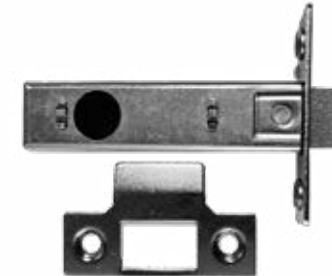

MORTICE LACH

Technical Details

CODE	DESCRIPTION	FINISHES
BETL91525D-CL	63MM MORTICE LATCH	BP, ZP
BETL91530D-CL	76MM MORTICE LATCH	BP, ZP