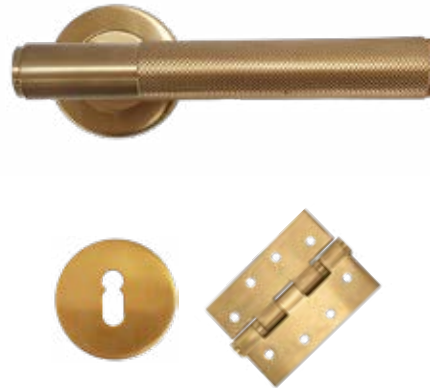

SEVILLE

Technical Details

CODE	DESCRIPTION	FINISHE
KC-CP-DS	SEVILLE Boxset	White Crackle Knob, Chrome Polish
KC-AB-BDS	SEVILLE Privacy Boxset	White Crackle Knob, Chrome Polish
KC-CP-CL	SEVILLE Clam Pack	White Crackle Knob, Chrome Polish

DOOR SETS

PRIVACY & COMPLETE DOOR SETS

LEVER ON ROSE

Technical Details

- 1x Pair of door handles
- 3x Fire rated hinges
- 1x Lock
- 1x Thumbturn or
- 2x Keyhole Escutcheons

CLAM PACK

PAIR OF DOOR HANDLES

LEVER ON ROSE