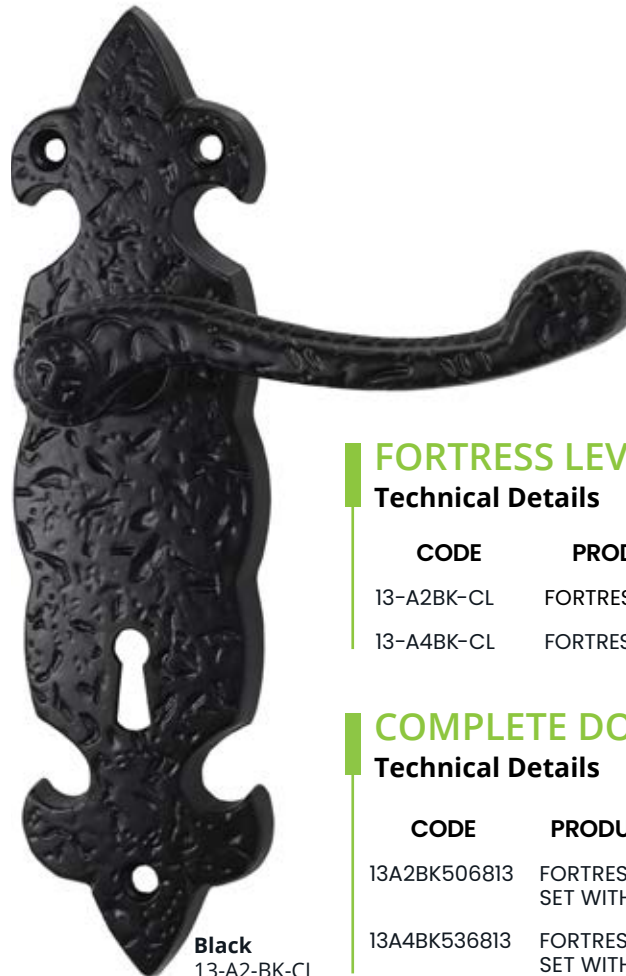

VICTORIAN SCROLL LEVER ON PLATE

Technical Details

CODE	PRODUCT DESCRIPTION	FINISHES
LB301	VICTORIAN KEYHOLE FURNITURE	BP, CP, SNP

Specifications

Superior Quality
Suitable for both domestic or commercial use

Brass
LB301-BP

Chrome
LB301-CP

Satin Nickel
LB301-SNP

FORTRESS

LEVER ON PLATE

Inspired by the antique handles that traditionally stood for sophistication, Fortress brings this classic touch to your modern home. Featuring a dagger like backplate design and an elegant black finish, this handle is perfect for your eclectic room.

Black
13-A2-BK-CL

FORTRESS LEVER ON PLATE

Technical Details

CODE	PRODUCT DESCRIPTION	FINISHES
13-A2BK-CL	FORTRESS KEYHOLE FURNITURE	BK
13-A4BK-CL	FORTRESS PRIVACY FURNITURE	BK

COMPLETE DOOR SETS

Technical Details