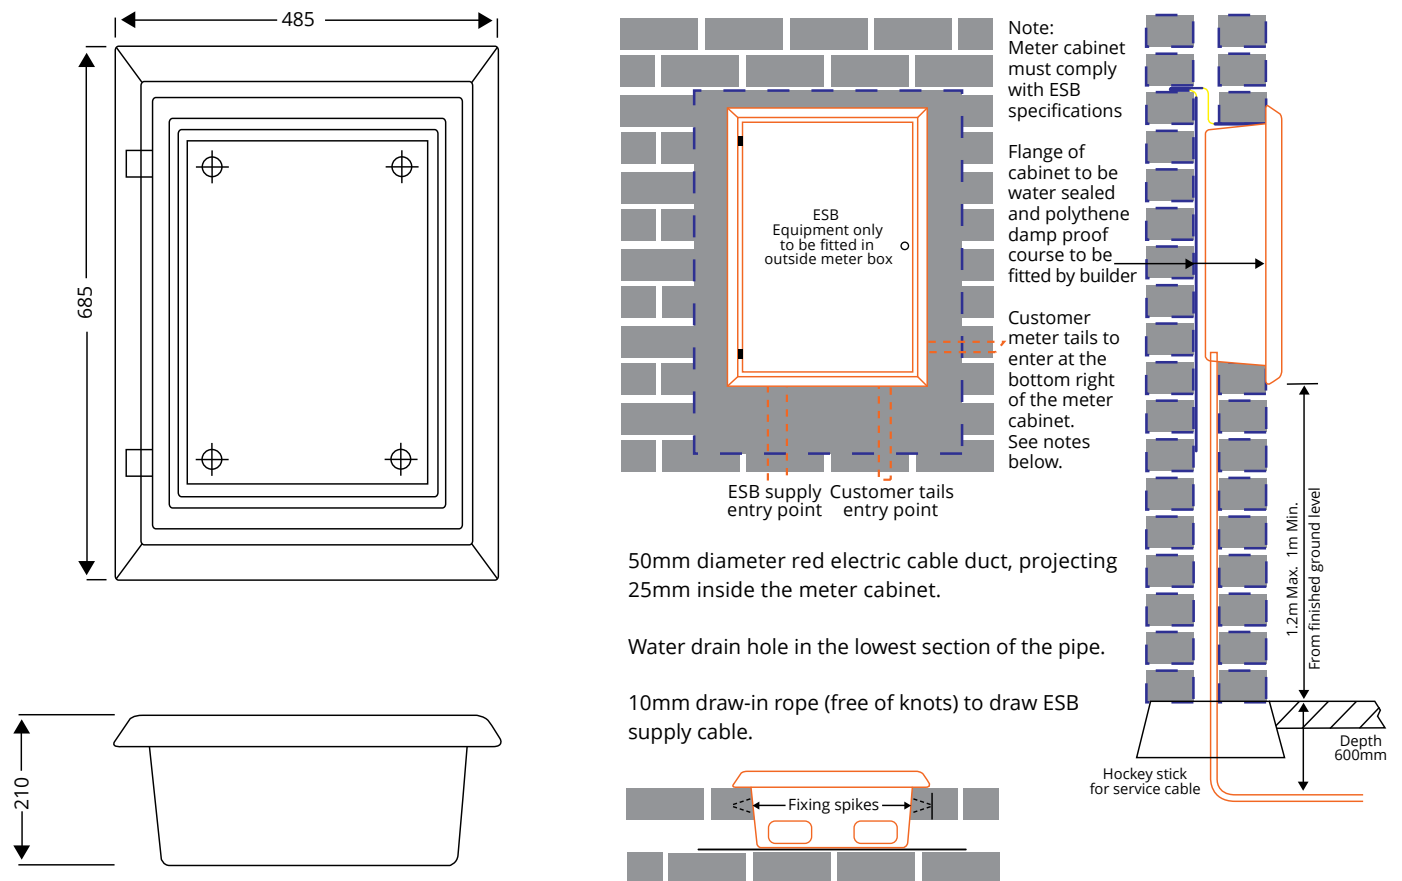

GENERAL REQUIREMENTS

General requirements for domestic metering equipment as per latest National Code of Practice:

NOTE: Entry point for customer tails will be accepted at the right-hand side wall of the box. This entry point shall be DRILLED as close as possible to the bottom right-hand corner.

- ✓ Only ESB equipment should be fitted in outdoor metering cabinets.
- ✓ The diagram below shows a typical outdoor metering cabinet.
- ✓ Where it is possible to ESB equipment into an accessible outdoor location, contact the local ESB office during the planning stage to identify an alternatively suitable location.

SPECIFICATION & KEY FEATURES

SPECIFICATION

- ✓ Highly durable
- ✓ Manufactured from GRP*
  *Glass Reinforced Plastic
- ✓ White available
- ✓ Easy to clean and can be painted
- ✓ Fitted baseboard

INSTALLATION

- ✓ Easy installation - cable entry on the face of the wall or via the cavity

BOX DIMENSIONS

- ✓ **WIDTH** 485mm **DEPTH** 210mm **HEIGHT** 685mm

KEY FEATURES

- ✓ Weather resistant
- ✓ Will not rot or corrode
- ✓ Suitable for all domestic electric meters
- ✓ Meter box key included

OPTIONAL EXTRAS

- ✓ Replacement door M35045
  425mm wide x 625mm high