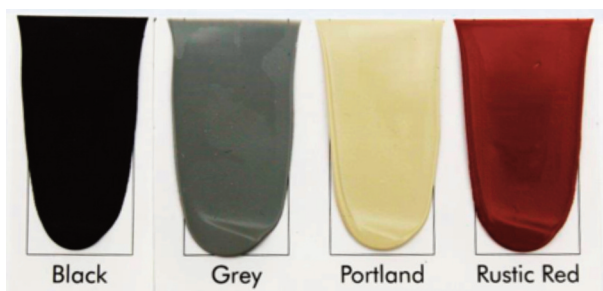

### TYPICAL APPLICATIONS

Tacking green roof retention

Isolating EPDM weather strips\*

Sealing perimeter upstand

Sealing chased metal edge to RENOLIT ALKORPLAN onto a sacrificial layer

\*Please note EPDM materials vary and should be tested for suitability prior to use

### COLOURS

RENOLIT ALKORSEAL is available in a variety of colours suitable for the RENOLIT ALKORPLAN range:

Grey for Light Grey, Lead Grey and Metallic Silver

Black for Charcoal

Portland for Copper Green and ALKORBRIGHT

Rustic Red for Terracotta and Metallic Copper

Please note Portland and Rustic Red are subject to a 2-3 day delivery.