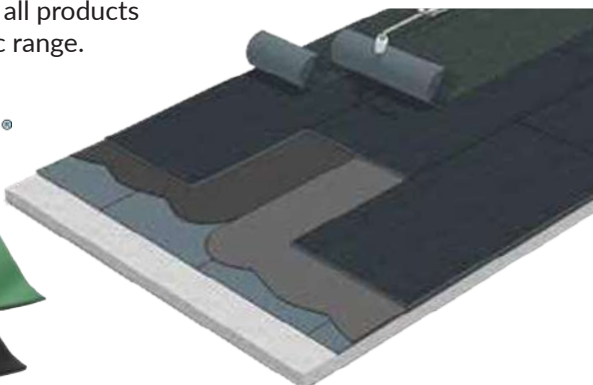

PLUVITEC PROTECTION BOARD

Pluvitec Protection Board is a pre-formed bituminous board modified with a special rigid compound.

Used to protect the waterproofing during backfilling procedures (retaining walls, fixed pavements, cast concrete, etc..) and construction traffic.

Protection Board is used also for refurbishment works, as a new supporting element (6 mm version), mechanically fixed.

Compatible with all products from the Pluvitec range.

pluvitec®