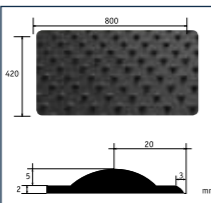

RAMP PROFILE

Aluminium ramp profile, to be screwed. Available in Silver (1454 011) and Stainless Steel (1454 012) finishes.

Accessibility

WARNING TILE

Helps recognize a change in level, in accordance with regulatory requirements for disabled access and safety. Various formats available. Self-adhesive or to be glued to the floorcovering (according to product).

Self-adhesive rectangular tiles
 Format: 815 x 420 x 8mm
 Ordering unit: 1 box of 6 tiles

Self-adhesive square tiles
 Format: 450 x 420 x 8mm
 Ordering unit: 1 box of 20 tiles

	Self-adhesive	
	Rectangular tile	Square tile
White	1440 350	1440 450
Grey	1440 351	1440 451
Black	1440 352	1440 452
Ivory	1440 353	1440 453
Red	1440 354	1440 454
Yellow	1440 355	1440 455