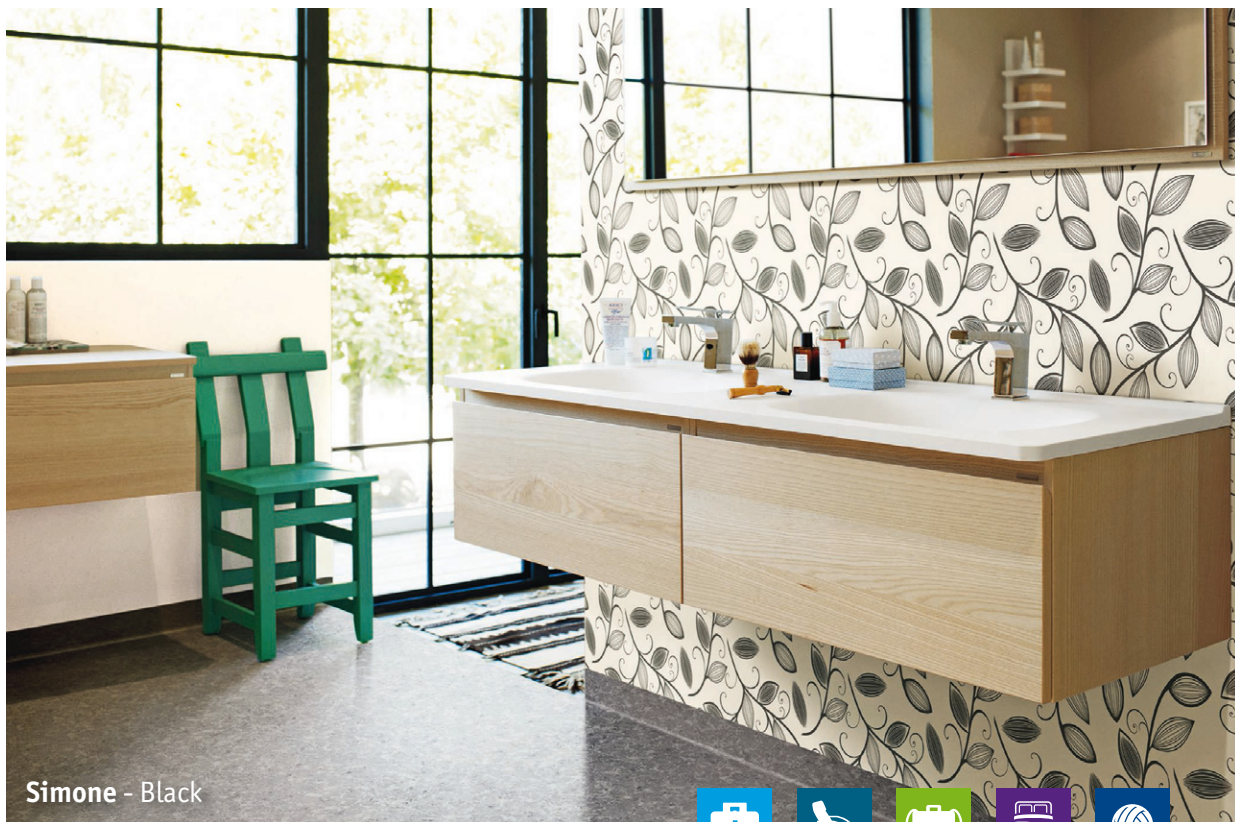

Variata

Anthracite

25903 102

Play with the Room Designer

AQUARELLE WALL

Simone - Black

Kimono

Blue